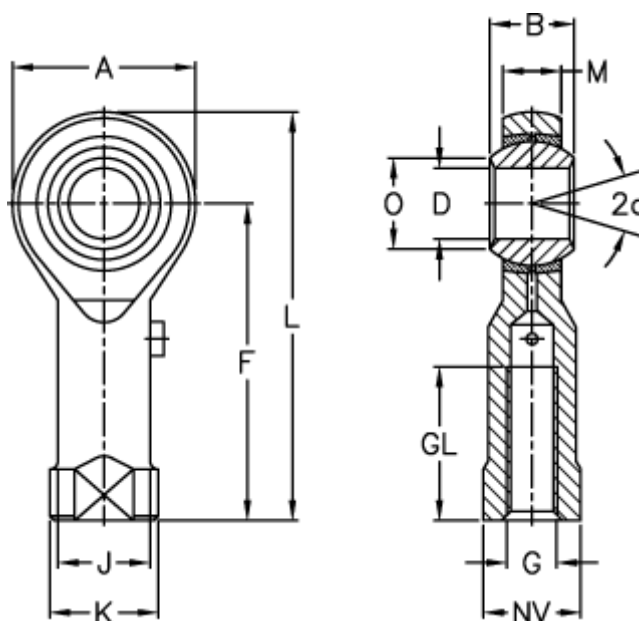

Article number: 54301420

Description: LDK Rod end PHS 20L
Threaded left

Measures

A	= 46	J	= 27.5
a (degrees)	= 14	K	= 34
B	= 25	L	= 100
D	= 20	M	= 18.00
Dynamic load C (kN)	= 23.0	NV	= 30
F	= 77	O	= 24.30
g	= M20x1,5	Static load C0 (kN)	= 50.0
GL	= 40	Weight (g)	= 380.0